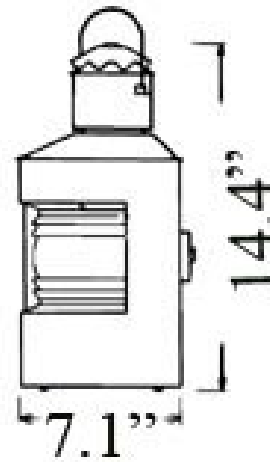

#8304 Large Pair of Port & Starboard Lights

Maximum Wattage: 60 watts standard base incandescent bulb
Polished and Lacquered Brass
Recommended for Interior Use
Can be placed on top a mantle or on wall with included mounting bracket
Lights come with cords and switch, typically not hardwired