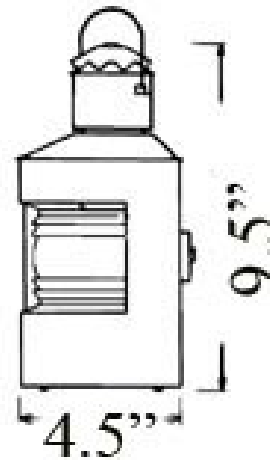

## #8311 Small Pair of Port & Starboard Lights

Maximum Wattage: 40 watts small base incandescent bulb  
Polished and Lacquered Brass  
Recommended for Interior Use  
Can be placed on top a mantle or on wall with included mounting bracket  
Lights come with cords and switch, typically not hardwired