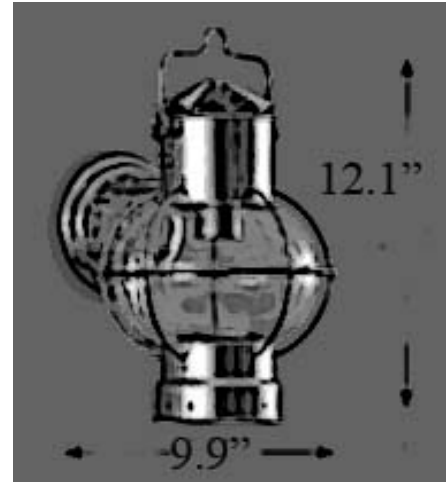

## #8713 Bracket Globe Light

Maximum Wattage: 60 watts standard base incandescent bulb  
Clear Glass  
Suitable for indoor or outdoor use