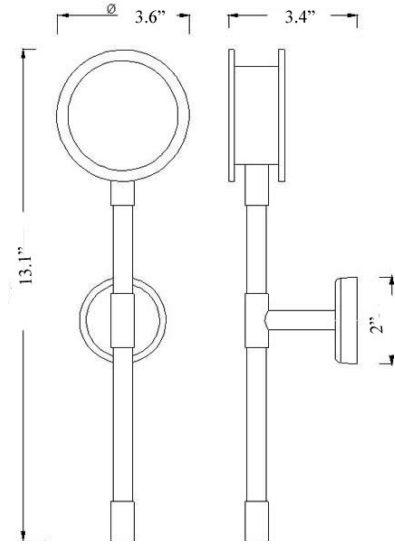

A-1C: CHROME SCONCE WITH BLUE SHADE

12v Ambient Lighting takes a G-4 base bulb

Chrome light come with Blue Shade

Comes with round 2" back plate, a 4.5" standard back plate is available upon request

Available Finishes