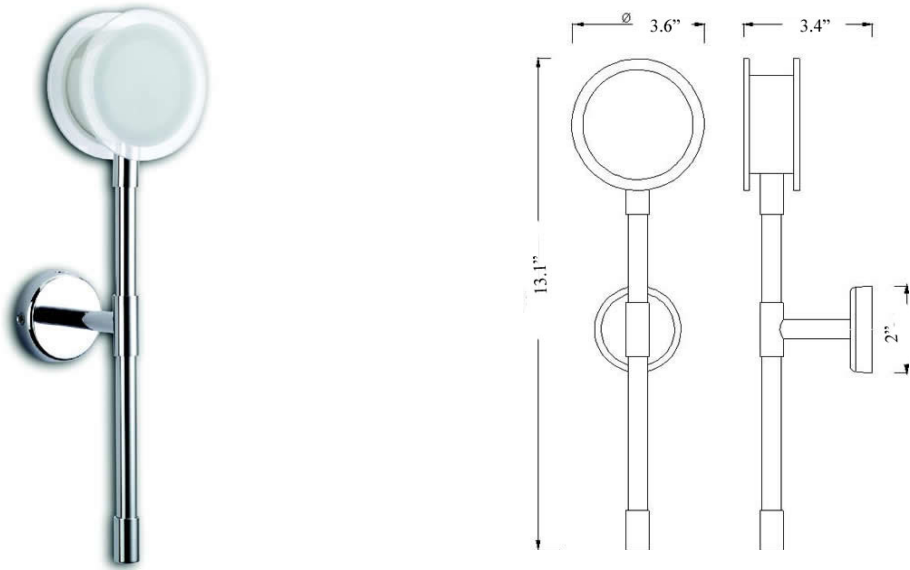

A-2C: CHROME SCONCE WITH ROUND SHADE

12v Ambient Lighting takes a G-4 base bulb

Chrome light come with Round Shade

Comes with round 2" back plate, a 4.5" standard back plate is available upon request

Available Finishes