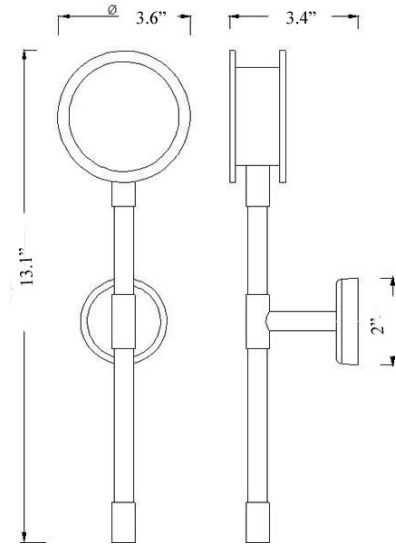

A-3C: CHROME SCONCE WITH SQUARE SHADE

12v Ambient Lighting takes a G-4 base bulb

Chrome light come with Square Shade

Comes with round 2" back plate, a 4.5" standard back plate is available upon request

Available Finishes