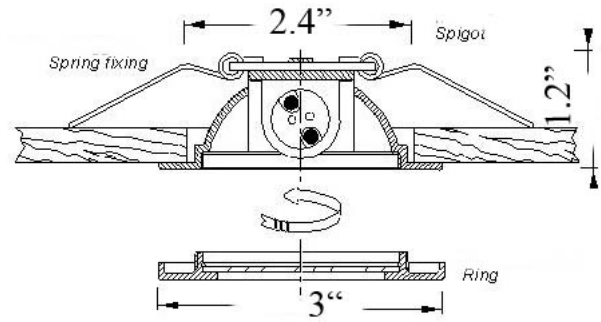

## A-8: SQUARE 12v SPOT LIGHT

3" Square

12V Light takes G-4 base bulb – requires a Magnetic transformer for residential use

Available in Brass, Chrome & Satin Nickel