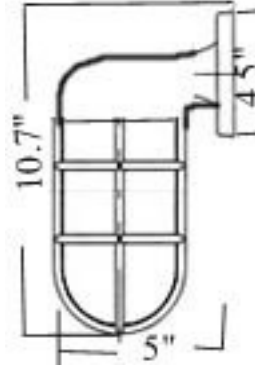

B-1 BULKHEAD LIGHT

LISTED

Interior / Exterior Residential & Commercial Use

Maximum Wattage: 60 watts standard Incandescent bulb

Accepts Compact Fluorescent Bulbs (CFLs) – recommended for increased energy efficiency; LED retro-fits coming soon