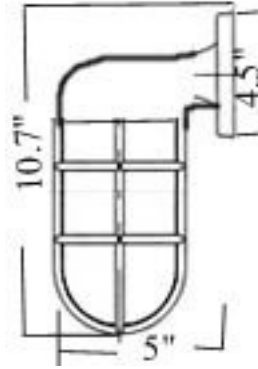

B-1 BULKHEAD LIGHT

LISTED

Interior / Exterior Residential & Commercial Use

Maximum Wattage: Wall: 60 watts; - We recommend using the Sylvania Dulux El Mini Twist Bulb to minimize heat and increase efficiency