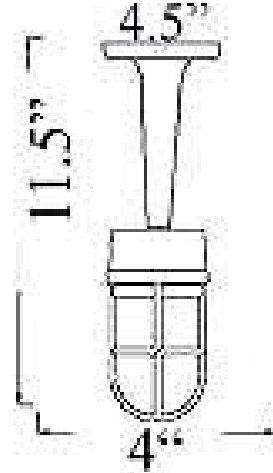

B-1ARM: PENDANT BULKHEAD LIGHT

LISTED

Maximum Wattage: 60 watts standard Incandescent bulb
Accepts Compact Fluorescent Bulbs (CFLs) – recommended for increased energy efficiency; LED retro-fits coming soon