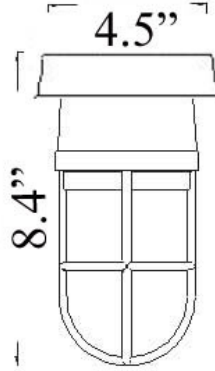

## B-1F: FLUSH BULKHEAD LIGHT

**LISTED**

Can be mounted as ceiling mount, wall mount or post mount

Maximum Wattage: 60 watts standard Incandescent bulb

Accepts Compact Fluorescent Bulbs (CFLs) – recommended for increased energy efficiency; LED retro-fits coming soon