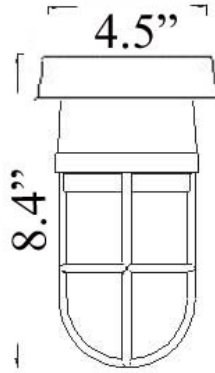

## B-1F: FLUSH BULKHEAD LIGHT

**LISTED**

Can be mounted as ceiling mount, wall mount or post mount

Maximum Wattage: 60 watts standard Incandescent bulb

Accepts Compact Fluorescent Bulbs (CFLs) – recommended for increased energy efficiency; LED retro-fits coming soon