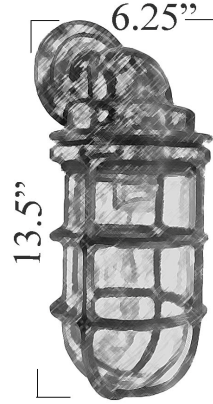

B-1L LARGE BULKHEAD LIGHT

w/ junction box: 8.5"

LISTED

Interior / Exterior Residential & Commercial Use

Also available with bronze junction box as photographed to right. Light must be specified with junction box at time of order to have it included.

Maximum Wattage: Wall: 75 watts; - We recommend using the Sylvania Dulux El Mini Twist Bulb to minimize heat and increase efficiency

Glass: Light comes standard with clear glass

Architectural Salvage: All lights are unique and show some signs of age