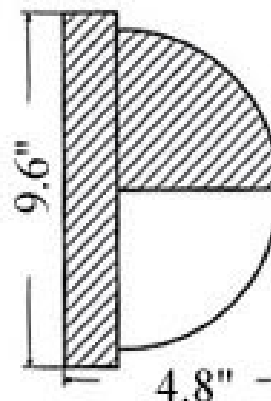

www.shiplights.com

B-2: BULKHEAD LIGHT W/ HOOD

LISTED *Suitable for Wet Locations*

Interior / Exterior Residential & Commercial Use

Wall Mount Maximum Wattage: 100 watts standard Incandescent bulb

Ceiling Mount Maximum Wattage: 60 watts standard Incandescent bulb