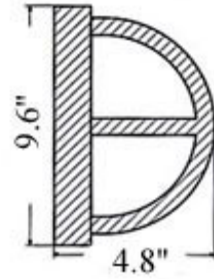

# B-3UL: BULKHEAD LIGHT W/ CROSS BAR

**LISTED** *Suitable for Wet Locations*

Interior / Exterior Residential & Commercial Use

Wall Mount Maximum Wattage: 100 watts standard Incandescent bulb  
Ceiling Mount Maximum Wattage: 60 watts standard Incandescent bulb  
Accepts Compact Fluorescent Bulbs (CFLs) – recommended for increased energy efficiency; LED retro-fits coming soon