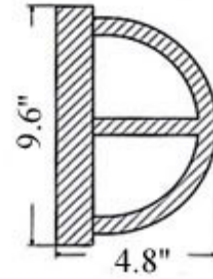

### B-3: BULKHEAD LIGHT W/ CROSS BAR

**LISTED** *Suitable for Wet Locations*

Interior / Exterior Residential & Commercial Use

Wall Mount Maximum Wattage: 100 watts standard Incandescent bulb  
Ceiling Mount Maximum Wattage: 60 watts standard Incandescent bulb  
Accepts Compact Fluorescent Bulbs (CFLs) – recommended for increased energy efficiency; LED retro-fits coming soon