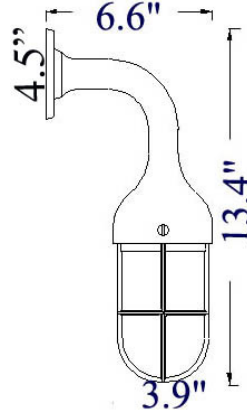

B-4: ELBOW WALL MOUNT

LISTED *Suitable for Wet Locations*

Interior / Exterior Residential & Commercial Use

Maximum Wattage: 75 watts standard Incandescent bulb

Accepts Compact Fluorescent Bulbs (CFLs) – recommended for increased energy efficiency; LED retro-fits coming soon