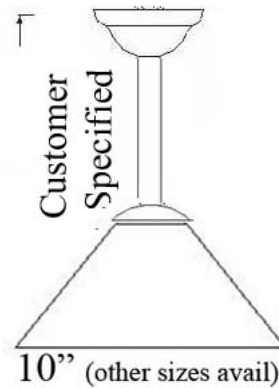

C-14tub: BILLIARD POLE LIGHT

LISTED

Interior / Exterior Residential & Commercial Use

Maximum Wattage: 100 watts standard Incandescent bulb

Accepts Compact Fluorescent Bulbs (CFLs) – recommended for increased energy efficiency; LED retro-fits coming soon