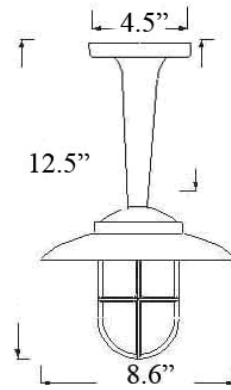

## C-1ARM: SMALL HOODED PENDANT

Maximum Wattage: 75 watts standard Incandescent bulb

UL Approved Socket

Brass lights come with Clear Glass ; Chrome and Custom Finishes come with Frosted Glass (Please specify if you would prefer different glass)