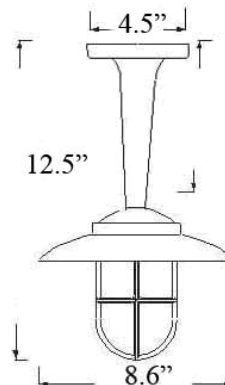

www.shiplights.com

C-1ARM: SMALL HOODED PENDANT

LISTED

Interior / Exterior Residential & Commercial Use

Maximum Wattage: 75 watts standard Incandescent bulb

Accepts Compact Fluorescent Bulbs (CFLs) – recommended for increased energy efficiency; LED retro-fits coming soon