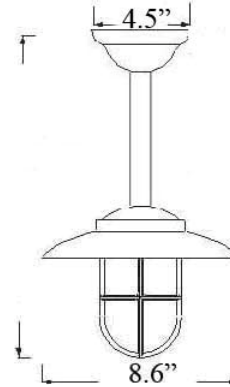

C-1TUB: SMALL HOODED POLE LIGHT

LISTED Interior / Exterior Residential & Commercial Use

Maximum Wattage: 75 watts standard Incandescent bulb

Accepts Compact Fluorescent Bulbs (CFLs) – recommended for increased energy efficiency; LED retro-fits coming soon