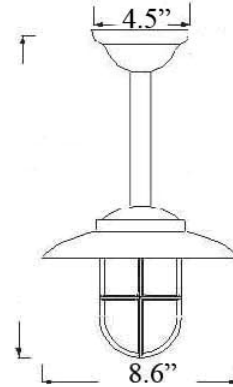

# C-1TUBUL: SMALL HOODED POLE LIGHT

**LISTED** Interior / Exterior Residential & Commercial Use

Maximum Wattage: 75 watts standard Incandescent bulb

Accepts Compact Fluorescent Bulbs (CFLs) – recommended for increased energy efficiency; LED retro-fits coming soon

Glass: Brass lights come with Clear Glass ; Chrome and Custom Finishes come with Frosted Glass (Please specify if you would prefer different glass)

Height: Adjustable, must be specified by customer