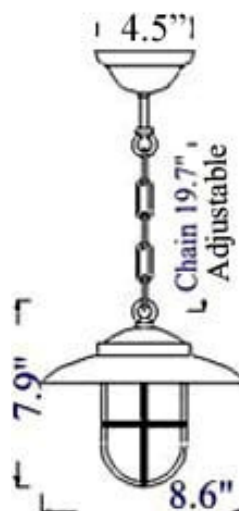

www.shiplights.com

C-1UL: SMALL HANGING LIGHT

LISTED Interior / Exterior Residential & Commercial Use

Maximum Wattage: 75 watts standard Incandescent bulb

Accepts Compact Fluorescent Bulbs (CFLs) – recommended for increased energy efficiency; LED retro-fits coming soon

Glass: Brass lights come with Clear Glass ; Chrome and Custom Finishes come with Frosted Glass (Please specify if you would prefer different glass)

Height: Chain is adjustable, more available upon request