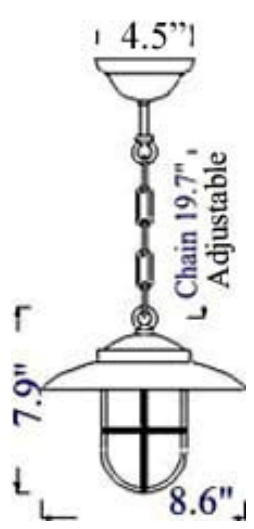

www.shiplights.com

C-1: SMALL HANGING LIGHT

LISTED Interior / Exterior Residential & Commercial Use

Maximum Wattage: 75 watts standard Incandescent bulb

Accepts Compact Fluorescent Bulbs (CFLs) – recommended for increased energy efficiency; LED retro-fits coming soon

Glass: Brass lights come with Clear Glass ; Chrome and Custom Finishes come with Frosted Glass (Please specify if you would prefer different glass)

Height: Chain is adjustable, more available upon request