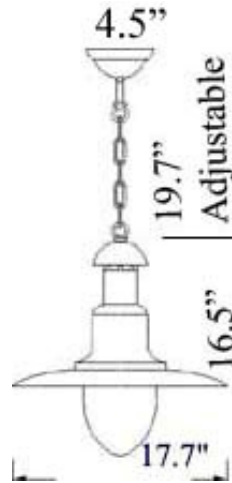

C-2: LARGE BRIM HANGING LIGHT

LISTED Interior / Exterior Residential & Commercial Use

Maximum Wattage: 75 watts standard Incandescent bulb

Accepts Compact Fluorescent Bulbs (CFLs) – recommended for increased energy efficiency; LED retro-fits coming soon

Glass: Brass lights come with Clear Glass ; Chrome and Custom Finishes come with Frosted Glass (Please specify if you would prefer different glass) – *Frosted glass in picture*

Height: Chain is adjustable, more available upon request