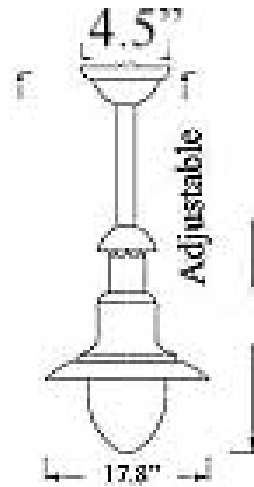

C-2tubUL: LARGE BRIM POLE LIGHT

LISTED Interior / Exterior Residential & Commercial Use

Maximum Wattage: 75 watts standard Incandescent bulb

Accepts Compact Fluorescent Bulbs (CFLs) – recommended for increased energy efficiency; LED retro-fits coming soon