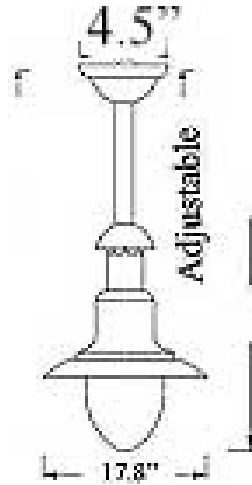

C-2tub: LARGE BRIM POLE LIGHT

LISTED Interior / Exterior Residential & Commercial Use

Maximum Wattage: 75 watts standard Incandescent bulb

Accepts Compact Fluorescent Bulbs (CFLs) – recommended for increased energy efficiency; LED retro-fits coming soon