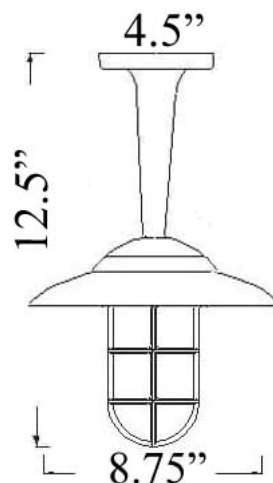

www.shiplights.com

C-3ARM: LARGE HOODED PENDANT

LISTED Interior / Exterior Residential & Commercial Use

Maximum Wattage: 60 watts standard incandescent bulb

Accepts Compact Fluorescent Bulbs (CFLs) – recommended for increased energy efficiency; LED retro-fits coming soon