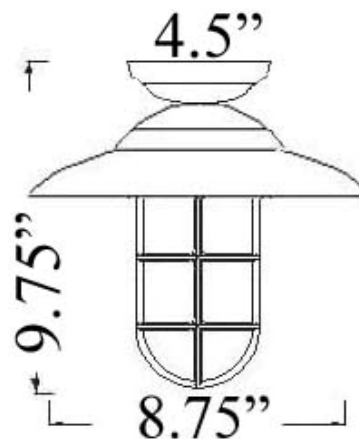

www.shiplights.com

C-3F: LARGE HOODED FLUSH MOUNT

LISTED

Interior / Exterior (Covered) Residential & Commercial Use

Maximum Wattage: 60 watts standard incandescent bulb

Accepts Compact Fluorescent Bulbs (CFLs) – recommended for increased energy efficiency; LED retro-fits coming soon