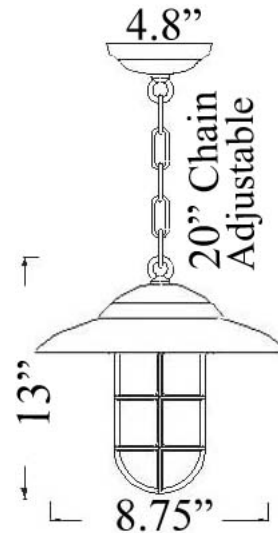

### C-3: LARGE HOODED HANGING LIGHT

**LISTED**

Interior / Exterior (Covered) Residential & Commercial Use

Maximum Wattage: 60 watts standard incandescent bulb

Accepts Compact Fluorescent Bulbs (CFLs) – recommended for increased energy efficiency; LED retro-fits coming soon

Glass: Clear is standard; frosted may be specified

Height: Chain is adjustable, more available upon request