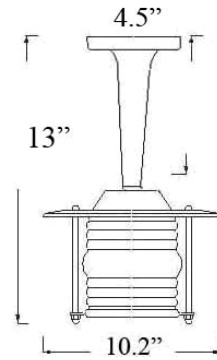

C-4ARM: PATIO PENDANT LIGHT

LISTED Interior / Exterior (Covered) Residential & Commercial Use

Maximum Wattage: 100 watts standard Incandescent –
Accepts Compact Fluorescent Bulbs (CFLs) – recommended for increased energy efficiency; LED retro-fits coming soon