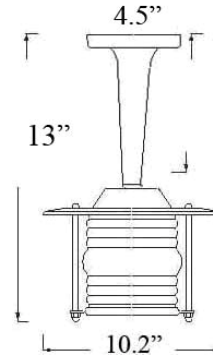

C-4ARMUL: PATIO PENDANT LIGHT

LISTED Interior / Exterior (Covered) Residential & Commercial Use

Maximum Wattage: 100 watts standard Incandescent –
Accepts Compact Fluorescent Bulbs (CFLs) – recommended for increased energy efficiency; LED retro-fits coming soon