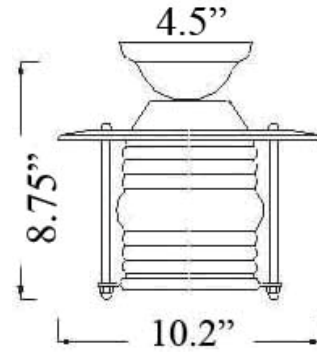

C-4F: PATIO FLUSH MOUNT LIGHT

LISTED Interior / Exterior (Covered) Residential & Commercial Use

Maximum Wattage: 100 watts standard Incandescent –
Accepts Compact Fluorescent Bulbs (CFLs) – recommended for increased energy efficiency; LED retro-fits coming soon