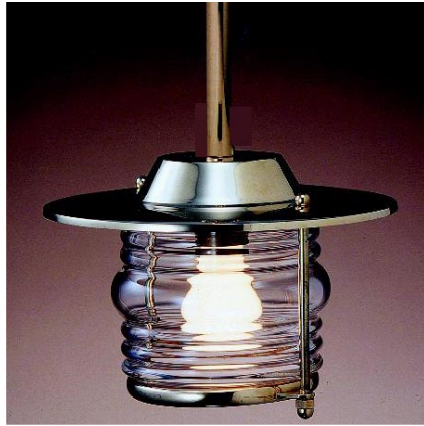

# C-4tub: PATIO POLE LIGHT

**LISTED** Interior / Exterior (Covered) Residential & Commercial Use

Maximum Wattage: 100 watts standard Incandescent –  
Accepts Compact Fluorescent Bulbs (CFLs) – recommended for increased energy efficiency; LED retro-fits coming soon

Glass: Clear Oleron glass standard; Frosted may be specified

Height: Adjustable, must be specified by customer ;