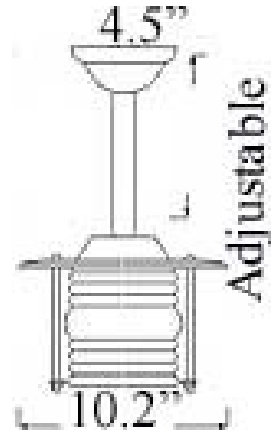

# C-4tub: PATIO POLE LIGHT

**LISTED** Interior / Exterior (Covered) Residential & Commercial Use

Maximum Wattage: 100 watts standard Incandescent –  
Accepts Compact Fluorescent Bulbs (CFLs) – recommended for increased energy efficiency; LED retro-fits coming soon

Glass: Clear Oleron glass standard; Frosted may be specified

Height: Adjustable, must be specified by customer ;