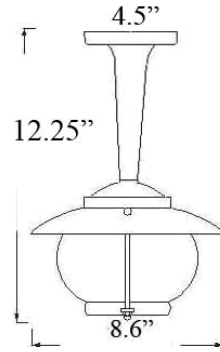

C-5ARM: GARDEN PENDANT LIGHT

LISTED Interior / Exterior (Covered) Residential & Commercial Use

Maximum Wattage: 100 watts standard Incandescent –
Accepts Compact Fluorescent Bulbs (CFLs) – recommended for increased energy efficiency; LED retro-fits coming soon