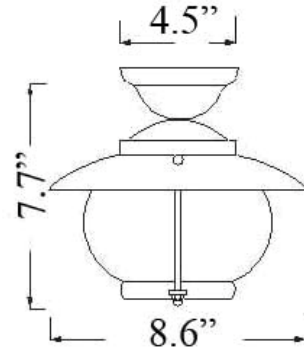

C-5F: GARDEN FLUSH MOUNT

LISTED Interior / Exterior (Covered) Residential & Commercial Use

Maximum Wattage: 100 watts standard Incandescent –

Accepts Compact Fluorescent Bulbs (CFLs) – recommended for increased energy efficiency; LED retro-fits coming soon