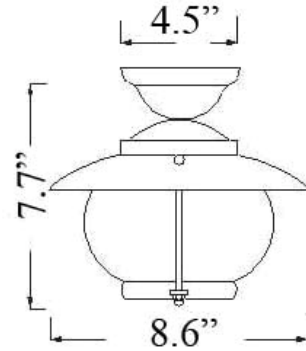

C-5FUL: GARDEN FLUSH MOUNT

LISTED Interior / Exterior (Covered) Residential & Commercial Use

Maximum Wattage: 100 watts standard Incandescent –

Accepts Compact Fluorescent Bulbs (CFLs) – recommended for increased energy efficiency; LED retro-fits coming soon