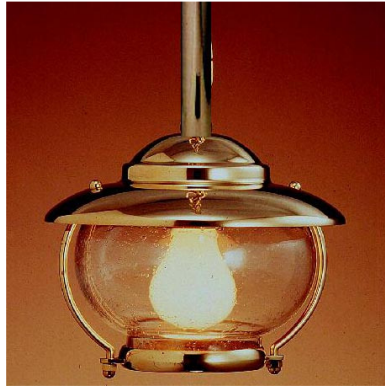

C-5TUB: GARDEN POLE LIGHT

LISTED Interior / Exterior (Covered) Residential & Commercial Use

Maximum Wattage: 100 watts standard Incandescent – Accepts Compact Fluorescent Bulbs (CFLs) – recommended for increased energy efficiency; LED retro-fits coming soon

Glass: Clear Seeded glass standard; Frosted may be specified

Height: Adjustable based on customer specification

Available Finishes

Standard Finishes:

- Brass – \$285
- Chrome - \$305

Typically in-stock and available for immediate shipment

Frosted glass available upon request (2week) - \$25 additional

Replacement Glass: \$25

Additional charge for extra-tall fixtures.

Custom Finishes*:

- Antique Brass
- Oil Rubbed Bronze
- Pewter
- Polished Copper
- Polished Nickel \$395 Each
- Satin Brass
- Satin Copper
- Satin Nickel
- Verdi