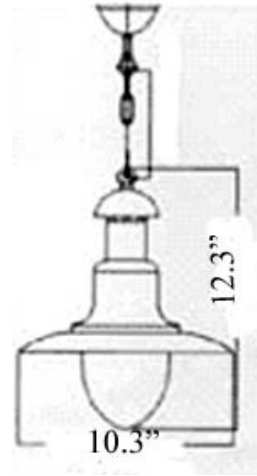

## C-6: SMALL BRIM HANGING LIGHT

Maximum Wattage: 75 watts standard Incandescent

UL Approved Socket

Clear glass with brass light; Frosted glass with chrome light

Comes with 4" back plate, 4.5" standard back plate is available upon request and included with all custom finish orders