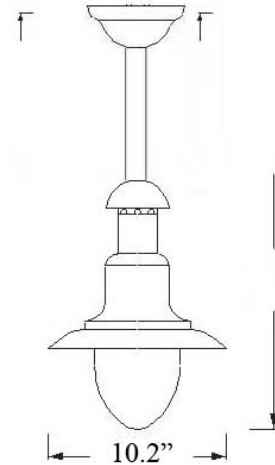

C-6tub UL: SMALL BRIM POLE LIGHT

(Pictured with Frosted glass)

LISTED Interior / Exterior Residential & Commercial Use

Maximum Wattage: 60 watts standard Incandescent bulb

Accepts Compact Fluorescent Bulbs (CFLs) – recommended for increased energy efficiency; LED retro-fits coming soon

Glass: Brass lights come with Clear Glass ; Chrome and Custom Finishes come with Frosted Glass (Please specify if you would prefer different glass)

Height: Adjustable, to be specified by customer

Available Finishes