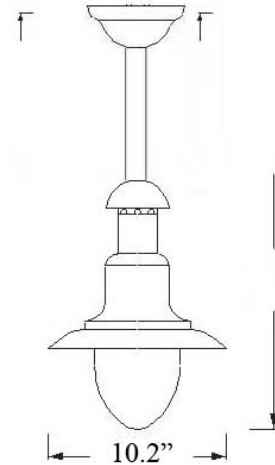

C-6tub: SMALL BRIM POLE LIGHT

(Pictured with Frosted glass)

LISTED Interior / Exterior Residential & Commercial Use

Maximum Wattage: 60 watts standard Incandescent bulb

Accepts Compact Fluorescent Bulbs (CFLs) – recommended for increased energy efficiency; LED retro-fits coming soon

Glass: Brass lights come with Clear Glass ; Chrome and Custom Finishes come with Frosted Glass (Please specify if you would prefer different glass)

Height: Adjustable, to be specified by customer

Available Finishes