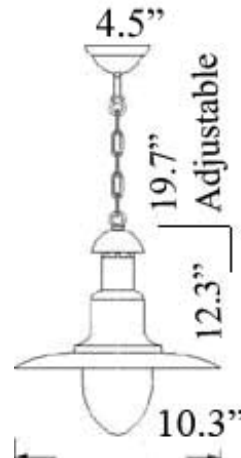

C-6: SMALL BRIM HANGING LIGHT

(Pictured with Frosted glass)

LISTED Interior / Exterior Residential & Commercial Use

Maximum Wattage: 60 watts standard Incandescent bulb

Accepts Compact Fluorescent Bulbs (CFLs) – recommended for increased energy efficiency; LED retro-fits coming soon

Glass: Brass lights come with Clear Glass ; Chrome and Custom Finishes come with Frosted Glass (Please specify if you would prefer different glass)

Height: Chain is adjustable, more available upon request