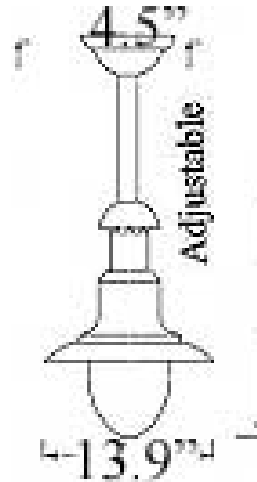

# C-7tub:MEDIUM BRIM POLE LIGHT

(Pictured with Frosted glass)

**LISTED** Interior / Exterior Residential & Commercial Use

Maximum Wattage: 75 watts standard Incandescent bulb

Accepts Compact Fluorescent Bulbs (CFLs) – recommended for increased energy efficiency; LED retro-fits coming soon