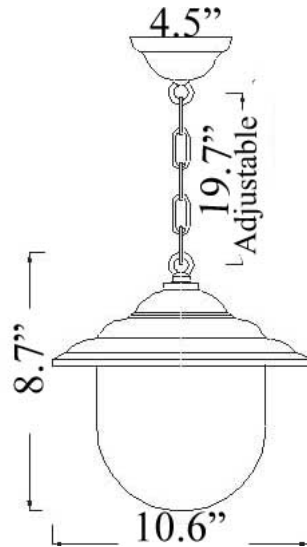

C-9: LARGE GLOBE HANGING LIGHT

LISTED Interior / Exterior Residential & Commercial Use

Maximum Wattage: 75 watts standard Incandescent bulb

Accepts Compact Fluorescent Bulbs (CFLs) – recommended for increased energy efficiency; LED retro-fits coming soon

Glass: Frosted Glass Only

Height: Chain is adjustable, more available upon request

Available Finishes

Standard Finishes:

Brass – \$375

Typically in-stock and available for immediate shipment

Replacement Glass: \$35