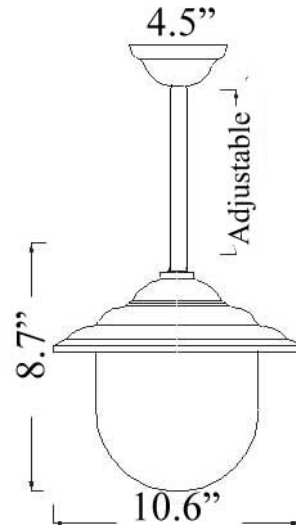

C-9tubUL: LARGE GLOBE POLE LIGHT

LISTED Interior / Exterior Residential & Commercial Use

Maximum Wattage: 75 watts standard Incandescent bulb

Accepts Compact Fluorescent Bulbs (CFLs) – recommended for increased energy efficiency; LED retro-fits coming soon