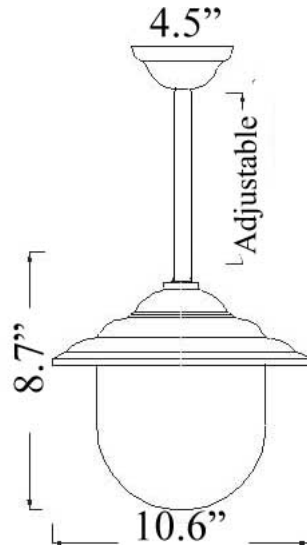

C-9tubUL: LARGE GLOBE POLE LIGHT

Maximum Wattage: 75 watts standard Incandescent bulb -

Glass: Frosted Glass on All Finishes

Available Finishes

Standard Finishes:

Brass – \$405

Typically in-stock and available for immediate shipment