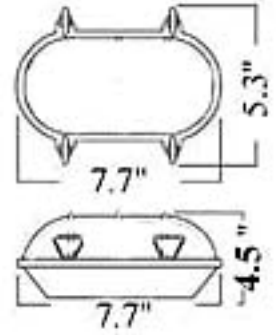

F-1UL: SMALL OVAL OPEN LIGHT

LISTED *Damp Location Only*

Interior / Exterior Residential & Commercial Use

Maximum Wattage: Wall: 60 watts max ; Ceiling 40w max

We recommend using the Sylvania Dulux El Mini Twist Bulb to minimize heat and increase efficiency