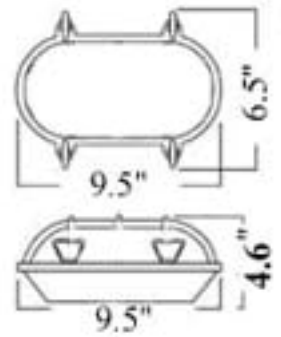

F-2UL: MEDIUM OVAL OPEN LIGHT

LISTED *Damp Location Only*

Interior / Exterior Residential & Commercial Use

Maximum Wattage: 60 watts max

We recommend using the Sylvania Dulux El Mini Twist Bulb to minimize heat and increase efficiency