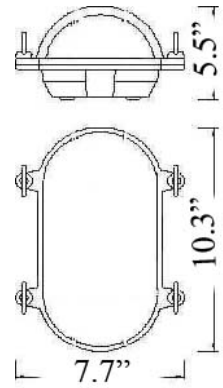

# F-3UL: LARGE OVAL OPEN LIGHT

**LISTED** *Suitable for Wet Locations*

Interior / Exterior Residential & Commercial Use

Maximum Wattage: 75 watts standard Incandescent bulb ; Ceiling: 60w max

We recommend using the Sylvania Dulux El Mini Twist Bulb to minimize heat and increase efficiency