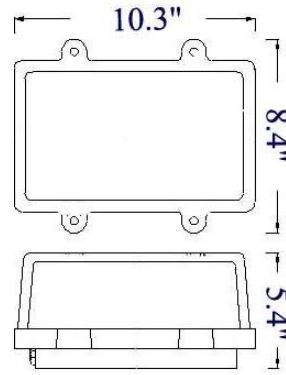

F-4: RECTANGULAR OPEN LIGHT

Maximum Wattage: 75 watts standard Incandescent bulb

We recommend using the Sylvania Dulux El Mini Twist Bulb to minimize heat and increase efficiency

UL Approved Socket

All finishes come with Frosted glass