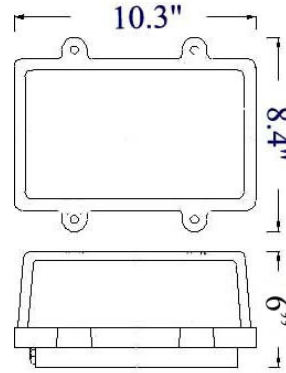

F-4UL: RECTANGULAR OPEN LIGHT

LISTED

Wall Mount Maximum Wattage: 100 watts standard Incandescent bulb
Ceiling Mount Maximum Wattage: 60 watts standard Incandescent bulb

We recommend using the Sylvania Dulux El Mini Twist Bulb to minimize heat and increase efficiency