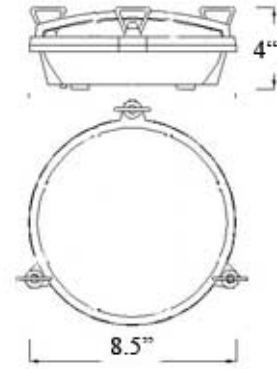

F-6UL: OPEN ROUND LIGHT

LISTED *Suitable for Wet Locations*

For Interior / Exterior Residential & Commercial Use

Max Wattage: Wall - 75 watts standard Incandescent Ceiling – 60w –
We recommend using the Sylvania Dulux El Mini Twist Bulb to minimize heat and increase efficiency