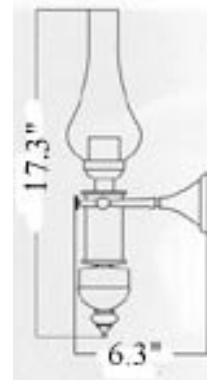

G-1: GIMBALED WALL MOUNT

Maximum Wattage: 60 watts small bulb ; Also available in Oil

Glass: Clear Glass Chimney Standard; Frosted Available

Mounting: Comes with oval back plate, 4.5" standard back plate is available upon request (see below) and included with all custom finish orders.