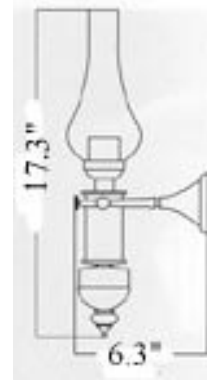

G-1: GIMBALED WALL MOUNT

Maximum Wattage: 60 watts small bulb ; Also available in Oil

Glass: Clear Glass Chimney Standard; Frosted Available

Mounting: Comes with oval back plate, 4.5” standard back plate is available upon request (see below) and included with all custom finish orders