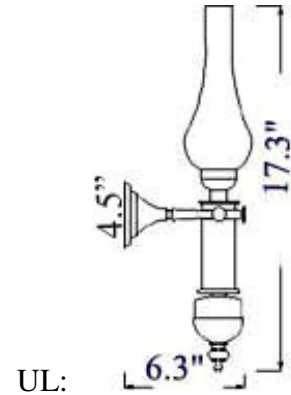

G-1: GIMBALED WALL MOUNT

Maximum Wattage: 60 watts small bulb ; Also available in Oil

Glass: Clear Glass Chimney Standard; Frosted Available

Mounting: Comes with oval back plate, 4.5” standard back plate is available upon request (see below) and included with all custom finish orders