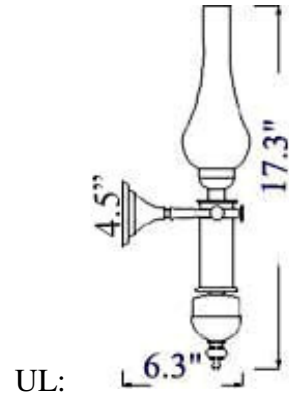

G-1: GIMBALED WALL MOUNT

Maximum Wattage: 60 watts small bulb ; Also available in Oil

Glass: Clear Glass Chimney Standard; Frosted Available

Mounting: Comes with oval back plate, 4.5" standard back plate is available upon request (see below) and included with all custom finish orders.