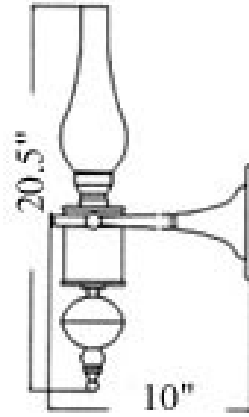

## G-2: LARGE GIMBALED WALL MOUNT

Maximum Wattage: 100 watts small bulb

Glass: Clear Glass Chimney Standard