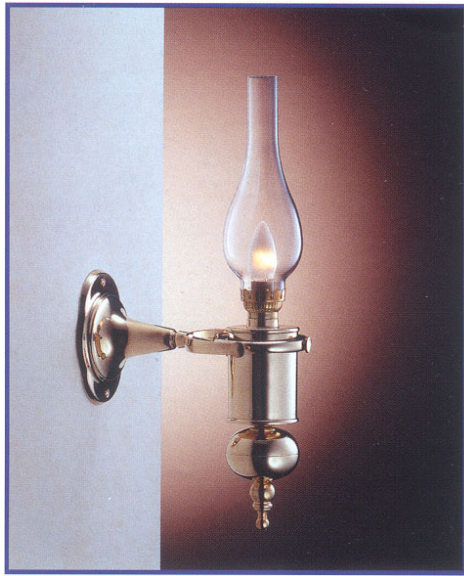

## G-2: LARGE GIMBALED WALL MOUNT

Maximum Wattage: 100 watts small bulb

Glass: Clear Glass Chimney Standard

### *Available Finishes*

Standard Finishes:

Unlacquered Brass Only – \$225

*Typically in-stock and available for immediate shipment*

Replacement Chimney - \$20

***View our Website for Custom Finish Lights Currently in our Inventory***