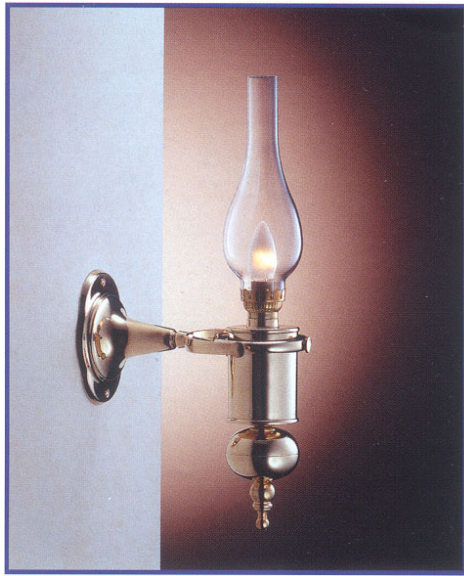

## G-2: LARGE GIMBALED WALL MOUNT

Maximum Wattage: 100 watts small bulb

Glass: Clear Glass Chimney Standard

### *Available Finishes*

Standard Finishes:

Unlacquered Brass Only – \$245

*Typically in-stock and available for immediate shipment*

Replacement Chimney - \$20

***View our Website for Custom Finish Lights Currently in our Inventory***