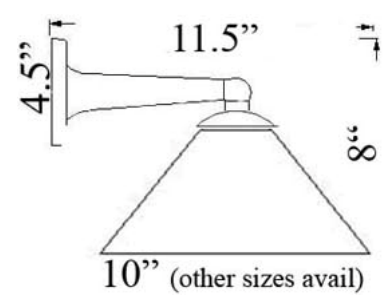

www.shiplights.com

H-14: BILLIARD WALL MOUNT

LISTED For Interior Residential & Commercial Use

Maximum Wattage: 100 watts standard Incandescent bulb
Accepts Compact Fluorescent Bulbs (CFLs) – recommended for increased energy efficiency; LED retro-fits coming soon