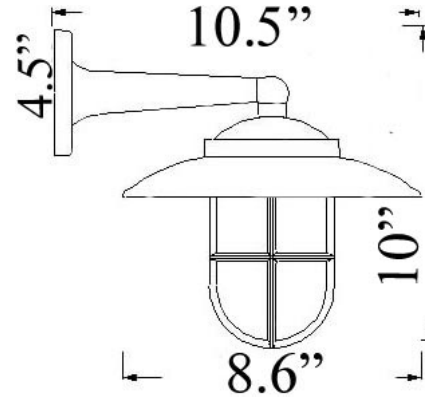

H-1UL: SMALL HOODED WALL MOUNT

LISTED *Suitable for Wet Locations*

Interior / Exterior Residential & Commercial Use

Maximum Wattage: 75 watts standard Incandescent bulb

Accepts Compact Fluorescent Bulbs (CFLs) – recommended for increased energy efficiency; LED retro-fits coming soon