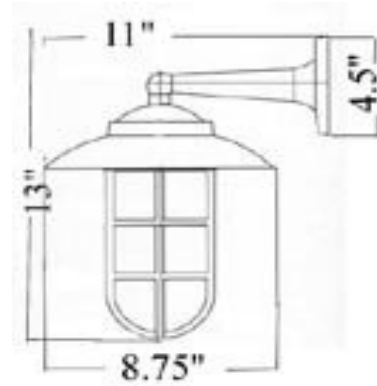

## H-2: LARGE HOODED WALL MOUNT

**LISTED**

Interior / Exterior Residential & Commercial Use

Maximum Wattage: 60 watts standard incandescent bulb

Accepts Compact Fluorescent Bulbs (CFLs) – recommended for increased energy efficiency; LED retro-fits coming soon