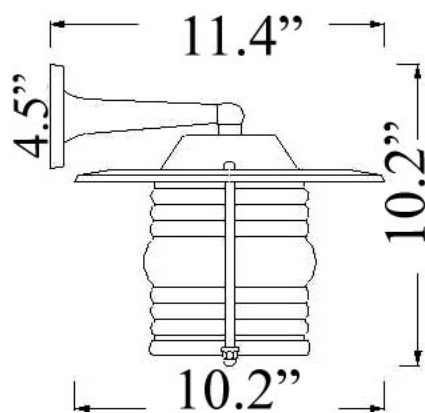

www.shiplights.com

H-3: PATIO WALL MOUNT

LISTED *Suitable for Wet Locations*

For Interior / Exterior Residential & Commercial Use

Maximum Wattage: 100 watts standard Incandescent bulb

Accepts Compact Fluorescent Bulbs (CFLs) – recommended for increased energy efficiency; LED retro-fits coming soon