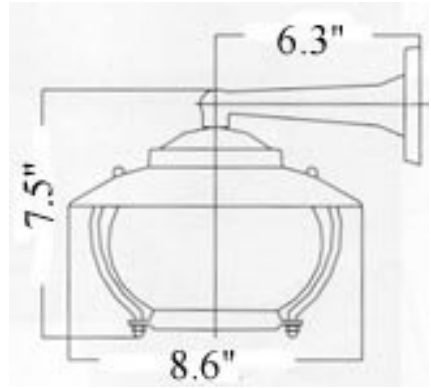

H-4: GARDEN WALL MOUNT

Maximum Wattage: 100 watts standard Incandescent bulb

UL Approved Socket

Clear Seeded Glass

Comes with oval back plate, 4.5" standard back plate is available upon request and included with all custom finish orders