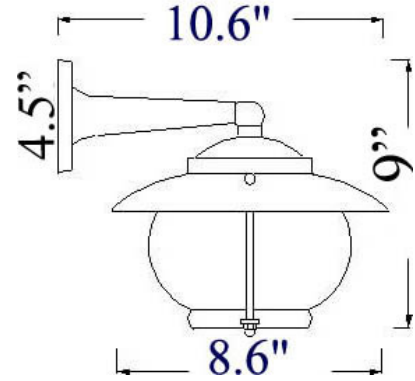

H-4: GARDEN WALL MOUNT

LISTED Suitable for Wet Locations

Interior / Exterior Commercial and Residential use

Maximum Wattage: 100 watts standard Incandescent bulb

Accepts Compact Fluorescent Bulbs (CFLs) – recommended for increased energy efficiency; LED retro-fits coming soon