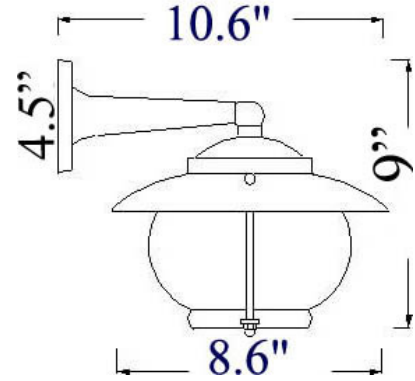

H-4UL: GARDEN WALL MOUNT

LISTED *Suitable for Wet Locations*

Interior / Exterior Commercial and Residential use

Maximum Wattage: 100 watts standard Incandescent bulb

Accepts Compact Fluorescent Bulbs (CFLs) – recommended for increased energy efficiency; LED retro-fits coming soon